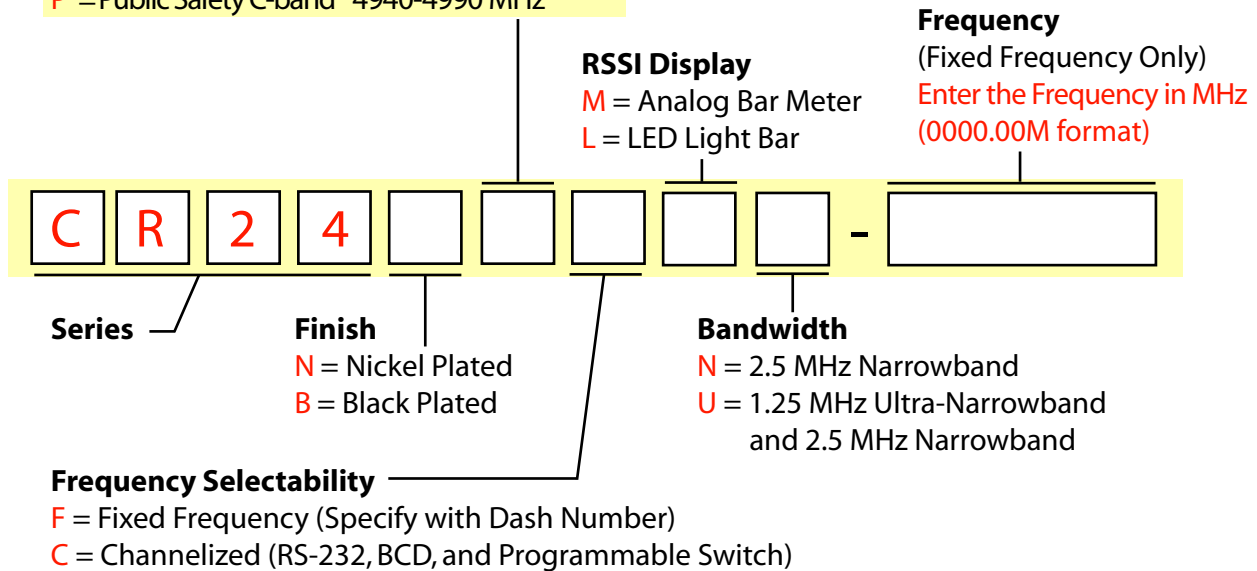

CR24 Model Number Builder

COFDM Video Receiver

Frequency Band (Other Ranges Available)

U = UHF	340.0-399.9 MHz
M = Lower L-band	1435-1535 MHz
L = Upper L-band	1700-1850 MHz
S = S-band	2200-2399 MHz
2 = ISM S-band	2400.00-2499.75 MHz
C = C-band	4400-4999 MHz
P = Public Safety C-band	4940-4990 MHz